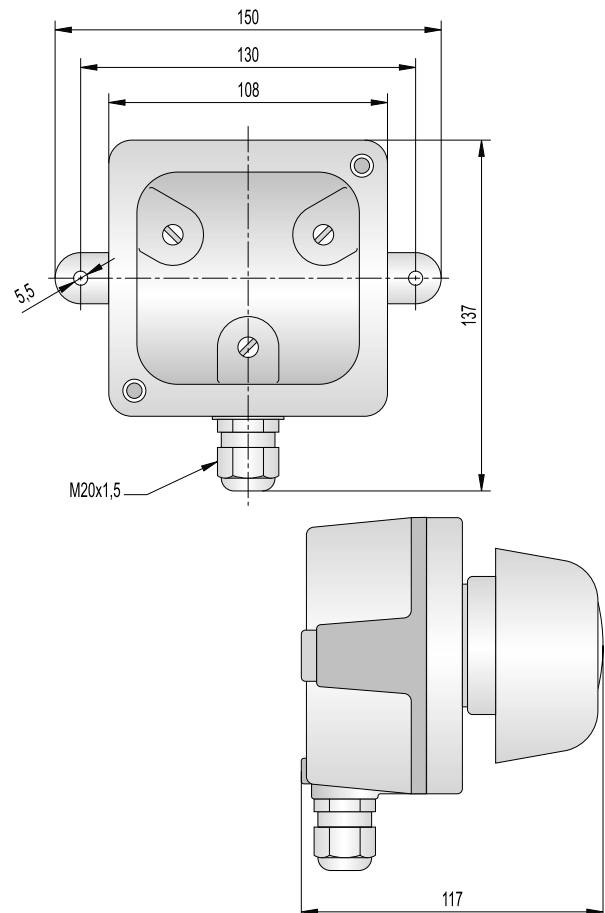

## Technical data

Type	AS4
Housing, Colour	aluminium-die cast upper part polycarbonate, black
Tone type	single/two/three and alternating tones
Tone sequence	5 - 20 Hz (DIP switch)
Sound pressure	~ 90 dB
Temperature range	-20 °C to +70 °C
Terminal	1,5 mm <sup>2</sup> single or fine wire
Cable entry	1 x M20 x 1,5
Mounting	wall or ceiling
Weight	900 g