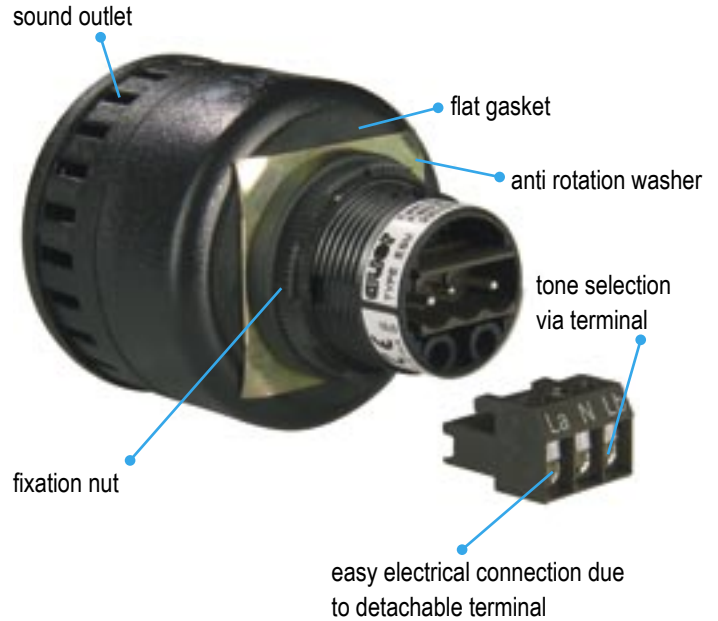

M22 Panel Mount Buzzer ESG-ESM-ESK-ESV

volume infinitely adjustable in panel mount condition (ESG, ESM)

Features

- ▶ loud universally useable panel mount buzzers.
- ▶ sizes Ø 65 – 45 – 30 mm
- ▶ 3 well distinguishable tones selectable via terminal (ESG)
- ▶ volume infinitely adjustable also in panel mount condition (ESG-ESM)
- ▶ wide voltage range
- ▶ PLC fit (leakage/inrush current)
- ▶ for mounting in Ø 22 mm or Ø 30,5 mm holes (with adapter)

Panel mount buzzer ESG-ESM-ESK-ESV

Tone selection via terminal

La	N	Lb		
X	X		pulsing tone	ESG – ESM – ESK – ESV
	X	X	wobble tone (alternating frequency)	ESG
X	X	X	continuous tone	ESG – ESM – ESK – ESV

Technical data

Type	ESG	ESM	ESK	ESV
Size Ø mm	65	45	30	
Housing, Colour	polycarbonate, grey or black			
Mounting	M22 - for mounting in Ø 22 mm or Ø 30,5 mm holes (with Adapter)			
Tone type	cont.-/pulsing-/wobble tone		continuous-/pulsing tone	
Tone frequency	3.300 Hz		3.500 Hz	
Volume (adjustable)	< 85 - 105 dB	< 85 - 100 dB	~ 65 - 70 dB	~ 80 - 85 dB
Duty cycle factor	100 %			
Protection class	IP 65, UL type 4, 4X, 13			
Terminal	up to 2,5 mm ²			
Temperature range	-20 °C to +60 °C			
Weight	65	35	30	