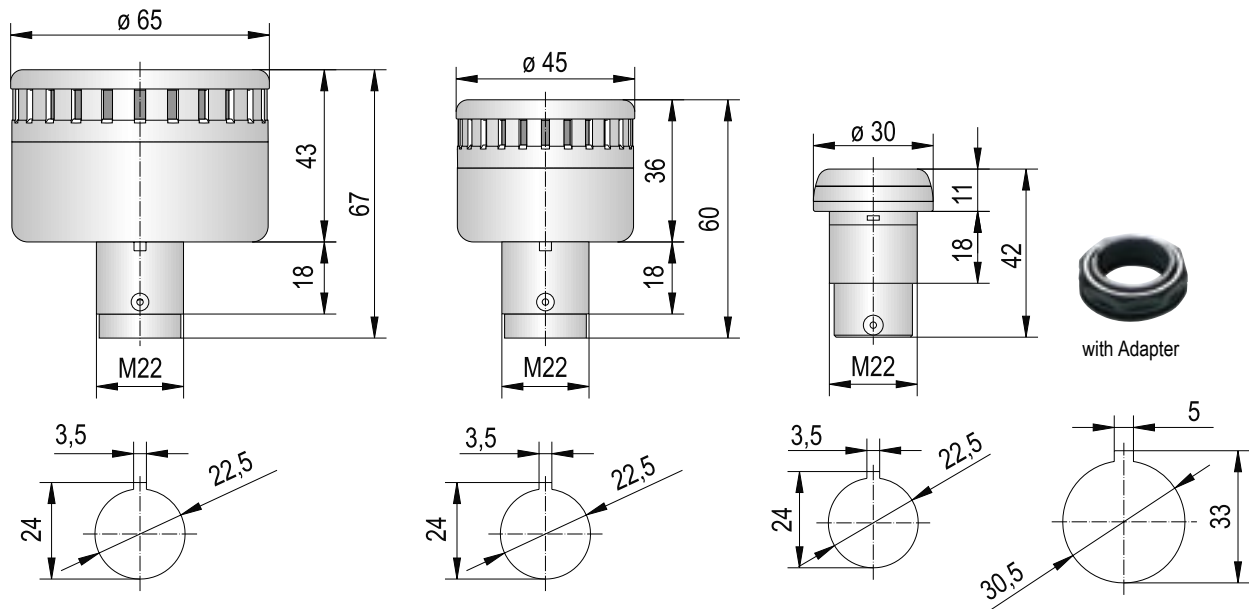

M22 Panel Mount Buzzer ESG-ESM-ESK-ESV

volume infinitely adjustable in panel mount condition (ESG, ESM)

Features

- ▶ loud universally useable panel mount buzzers.
- ▶ sizes Ø 65 – 45 – 30 mm
- ▶ 3 well distinguishable tones selectable via terminal (ESG)
- ▶ volume infinitely adjustable also in panel mount condition (ESG-ESM)
- ▶ wide voltage range
- ▶ PLC fit (leakage/inrush current)
- ▶ for mounting in Ø 22 mm or Ø 30,5 mm holes (with adapter)

Type	ESG	ESM	ESK	ESV
Size Ø mm	65	45	30	
Housing, Colour	polycarbonate, grey or black			
Mounting	M22 - for mounting in Ø 22 mm or Ø 30,5 mm holes (with Adapter)			
Tone type	cont.-/pulsing-/wobble tone		continuous-/pulsing tone	
Tone frequency	3.300 Hz		3.500 Hz	
Volume (adjustable)	< 85 - 105 dB	< 85 - 100 dB	~ 65 - 70 dB	~ 80 - 85 dB
Duty cycle factor	100 %			
Protection class	IP 65, UL type 4, 4X, 13			
Terminal	up to 2,5 mm ²			
Temperature range	-20 °C to +60 °C			
Weight	65	35	30	